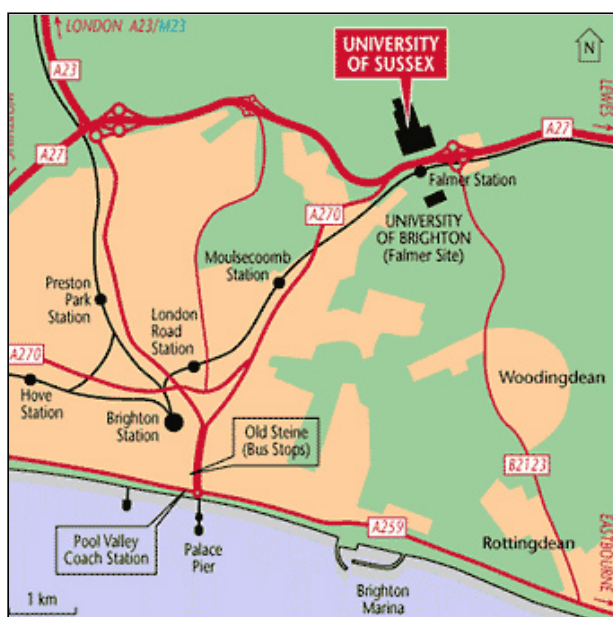

Tel: +44 (0) 1273 7044 49
Fax: +44 (0) 1273 7044 99
Email: info@phlorum.com

PHLORUM LIMITED
THE SUSSEX INNOVATION CENTRE
SCIENCE PARK SQUARE
FALMER, BRIGHTON
EAST SUSSEX
BN1 9SB

The Sussex Innovation Centre is based at Sussex University

DIRECTIONS

CAR

The university is about four miles (six kilometers) outside Brighton or Lewes on the A27. From the A27 Eastbound take the slip road signposted Falmer and Rottingdean not the first entrance signposted 'University of Sussex'.

TRAIN

Falmer Railway Station is immediately opposite the university entrance. You may need to change at Brighton or Lewes main stations (about eight minutes in either direction).

COACH

Coaches to Brighton leave Victoria every 90 minutes and arrive at the Brighton Pool Valley Bus Station. Take a connecting bus to the campus.

BUS

Bus number 25 runs between the centre of Brighton and the University - stopping at Churchill Square and Old Steine - bringing passengers directly onto the campus.

In addition, bus services 28, 30, 129, 728 and 729 operate between Brighton (Old Steine) and destinations east of Falmer. They all stop right outside the University.

IF ANY SPECIAL ARRANGEMENTS ARE NEEDED PLEASE RING THE CENTRE AS THE CENTRE HAS WHEELCHAIR ACCESS.

ACCESS TO CAR PARK