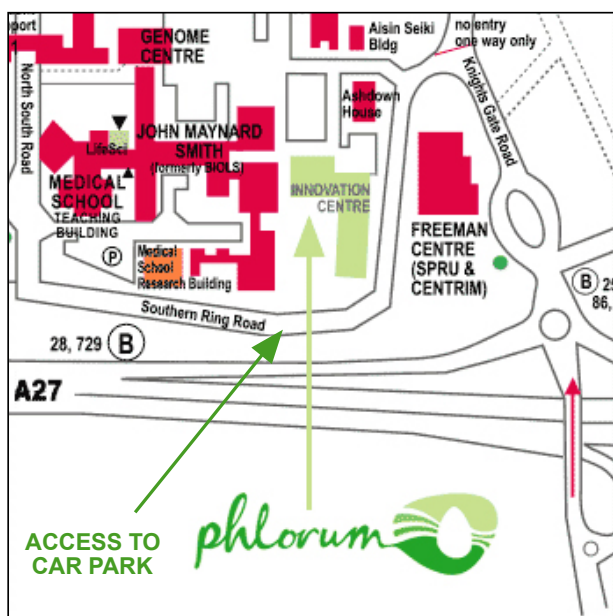

BUS

Bus number 25 runs between the centre of Brighton and the University - stopping at Churchill Square and Old Steine - bringing passengers directly onto the campus.

In addition, bus services 28, 30, 129, 728 and 729 operate between Brighton (Old Steine) and destinations east of Falmer. They all stop right outside the University.

IF ANY SPECIAL ARRANGEMENTS ARE NEEDED PLEASE RING THE CENTRE AS THE CENTRE HAS WHEELCHAIR ACCESS.